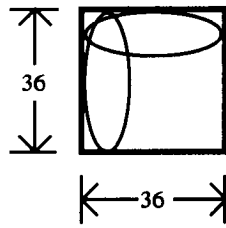

**DEBBIE - Series # 7900 - Layout Sheet; Scale: 1/4" = 12".**

**#7901**  
Armless Chair

**#07932**  
Armless Corner

**# 7931 L or R**  
One Arm Chair

**# 7933**  
Wedge

**# 7903 & # 7904**  
Armless Sofa & Full Sleeper